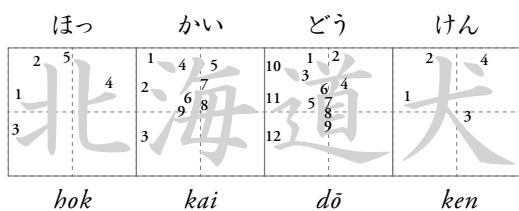

北海道犬

Hokkaidō Ken

Learn about one of the six native dog breeds of Japan and colour in the picture below.

Write *Hokkaidō Ken* in Japanese

Practise by tracing the characters below in the correct stroke order.

About the *Hokkaidō Ken*

Height: ♂ 47–55 cm ♀ 44–52 cm

Origins: Hokkaidō, the second largest island and northernmost prefecture of Japan.

Coat colour: Various colours exist including red (most common), white, black, sesame (a mix of red and black hairs) and brindle (tiger-striped).

Characteristics: Robust, medium-sized dog which can withstand the cold and snowy climate of Hokkaidō. Small, triangular, pointed ears.